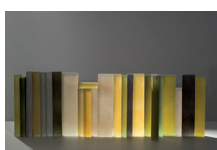

Nathan Sandberg, *Blindspot*, 2007. Kilncast glass, 10 x 31 x 1 inches. nathansandberg.com, www.bullseyegallery.com