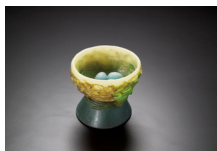

# ⊕ What is Kiln-glass? Artist Credits

Photographer: AnnaKika.

Bonnie Celeste, *Opaline plates, bowls and platters*, 2010. Kilnformed glass. [www.bonnie-celeste.com](http://www.bonnie-celeste.com)

Photographer: Peter Beardsley.

Kim Modis, *drawer pulls*, 2011. Kilnformed glass and metal, approximately 3.825 x .825 x 1 inches. [www.Glass-Fancy.com](http://www.Glass-Fancy.com)

Ellen Abbott and Marc Leva, *Egg Cup 2*, 2004. Pate de verre, 4.25 x 3.625 inches. [www.emstudioglass.com](http://www.emstudioglass.com)

Dolores Barrett, *Pixel Orb: Flame necklace*, 2011. Kilnformed glass and 24K gold interior, vermeil omega chain. [www.barrettart.net](http://www.barrettart.net)

Richard Whiteley, *Ocularis*, 2010. Cast glass, 15 x 30 x 5.125 inches. [www.bullseyegallery.com](http://www.bullseyegallery.com), [www.richardwhiteley.com](http://www.richardwhiteley.com)